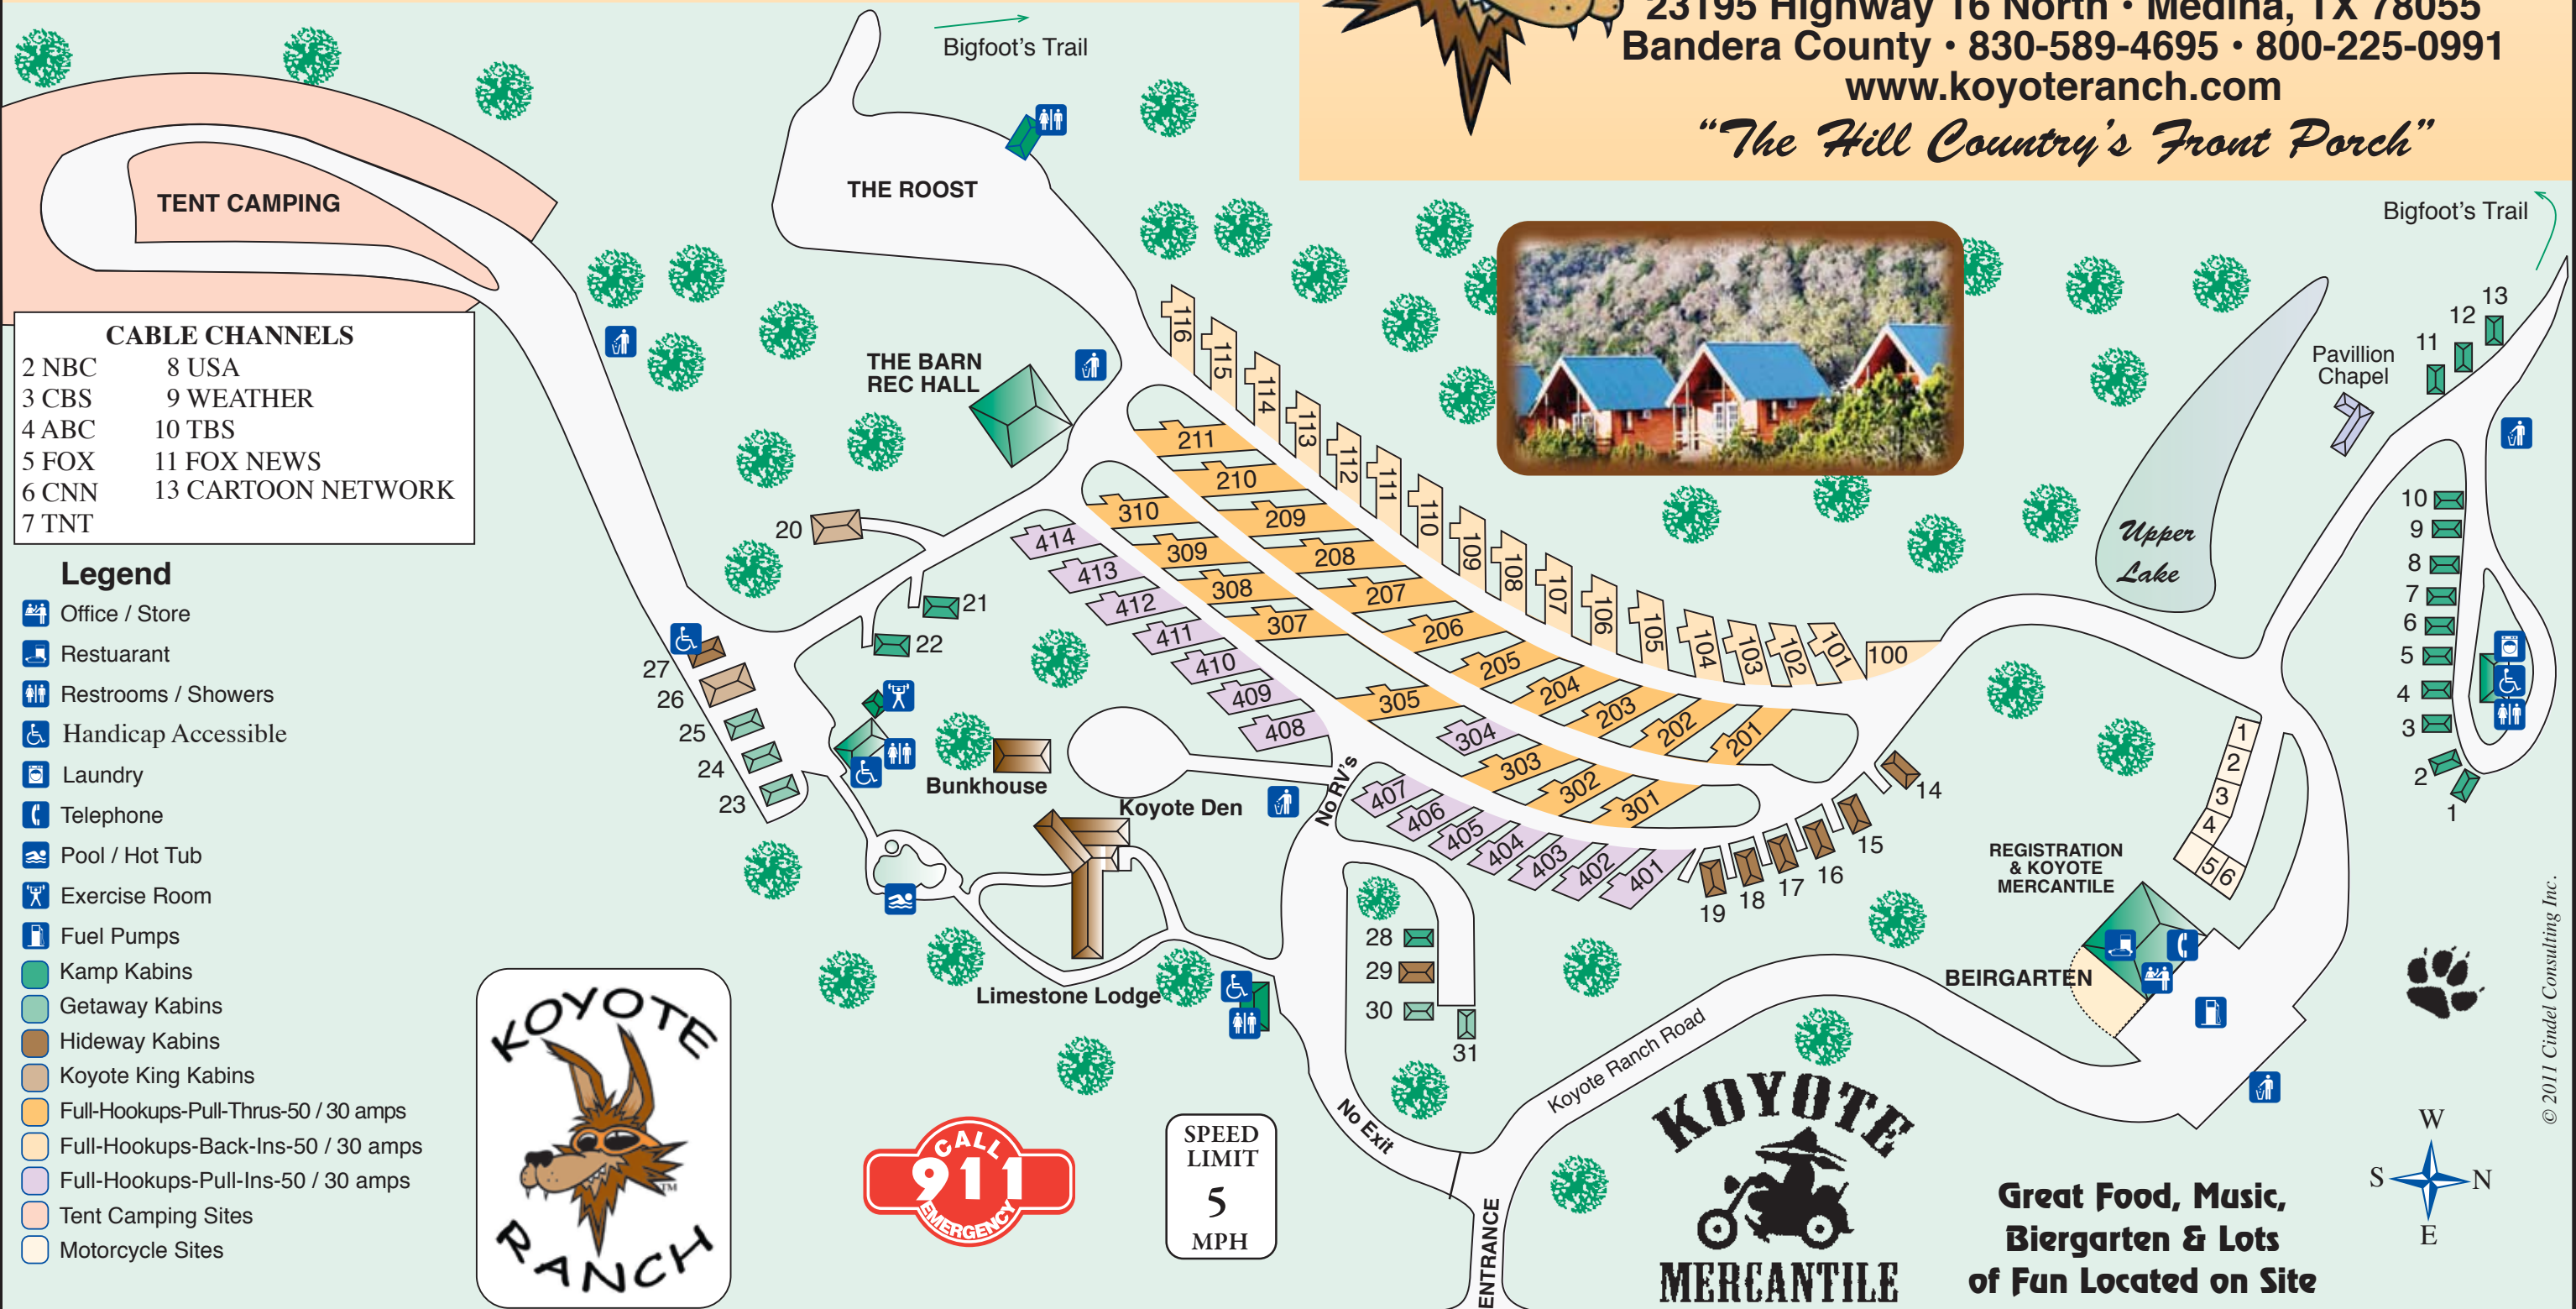

- 46 Full Hook-Ups / 30 and 50 amp
- Pull-Thrus, Back-Ins and Pull-Ins
- Private Concrete Patios
- Picnic Tables and Benches
- Handicap Facilities
- High Speed Wireless Internet Available
- Cable TV, Telephone Service Available

- Bar-B-Q Pits
- 3 Large Bathhouses
- Laundry Room
- 33 Cottages: Fully furnished. Some with separate bedrooms, living room, kitchen, bath, and TV. Each with a view. No Smoking.
- Limestone Lodge: 3 Bed & Breakfast Suites

Koyote Ranch

23195 Highway 16 North • Medina, TX 78055
 Bandera County • 830-589-4695 • 800-225-0991
www.koyoteranch.com

"The Hill Country's Front Porch"

CABLE CHANNELS

2 NBC	8 USA
3 CBS	9 WEATHER
4 ABC	10 TBS
5 FOX	11 FOX NEWS
6 CNN	13 CARTOON NETWORK
7 TNT	

- Legend**
- Office / Store
 - Restuarant
 - Restrooms / Showers
 - Handicap Accessible
 - Laundry
 - Telephone
 - Pool / Hot Tub
 - Exercise Room
 - Fuel Pumps
 - Kamp Kabins
 - Getaway Kabins
 - Hideway Kabins
 - Koyote King Kabins
 - Full-Hookups-Pull-Thrus-50 / 30 amps
 - Full-Hookups-Back-Ins-50 / 30 amps
 - Full-Hookups-Pull-Ins-50 / 30 amps
 - Tent Camping Sites
 - Motorcycle Sites